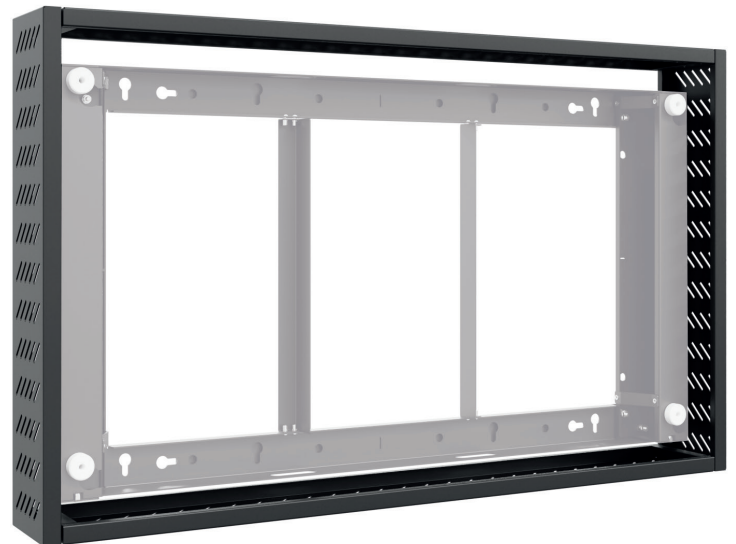

Cover Set WH OH 46

optional accessorie, cover

Item no.: 5869

The WH OH 46 cover set is an optional accessorie that can be combined with the WH OH 46 (Item no.: 5864) and the outdoor monitors of the Samsung OH 46 series.

The cover protects against unauthorised access and provides an aesthetic wall closure.

Display optimised ventilation openings ensure sufficient ventilation and prevent against heat up.

The cover set can be used in either portrait or landscape orientation.

Thanks to a highly weatherproof and also corrosion resistant plastic powder coating in black (RAL 9005), the cover set is suitable for an ambient temperature range of -30° C to +50° C.

DESIGNED FOR
SAMSUNG

Cover Set WH OH 46

optional accessories, cover

Item no.: 5869

- Cover
- Can be used with WH OH 46 | Item no.: 5864 and the outdoor monitors of the Samsung OH 46 series
- Can be mounted in portrait or landscape orientation
- Ambient temperature range from -30° C to +50° C (Display)
- Reliable protection against unauthorised access
- Display optimised ventilation openings
- Highly weather proof and corrosion resistant plastic powder coating
- Colour: black (RAL 9005)