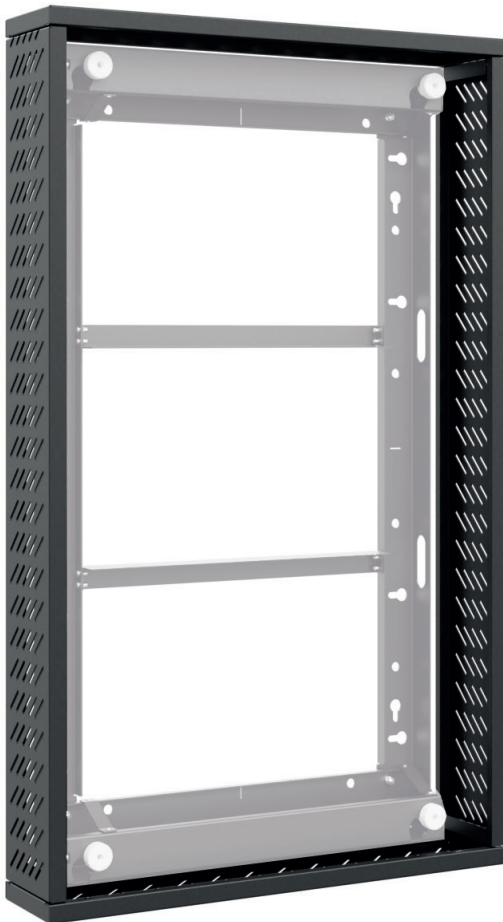

Cover Set WH OH 46

optional accessorie, cover

Item no.: 5869

The WH OH 46 cover set is an optional accessorie that can be combined with the WH OH 46 (Item no.: 5864) and the outdoor monitors of the Samsung OH 46 series.

The cover protects against unauthorised access and provides an aesthetic wall closure.

Display optimised ventilation openings ensure sufficient ventilation and prevent against heat up.

The cover set can be used in either portrait or landscape orientation.

Thanks to a highly weatherproof and also corrosion resistant plastic powder coating in black (RAL 9005), the cover set is suitable for an ambient temperature range of -30° C to +50° C.

DESIGNED FOR
SAMSUNG

Cover Set WH OH 46

optional accessories, cover

Item no.: 5869

- Cover
- Can be used with WH OH 46 | Item no.: 5864 and the outdoor monitors of the Samsung OH 46 series
- Can be mounted in portrait or landscape orientation
- Ambient temperature range from -30° C to +50° C (Display)
- Reliable protection against unauthorised access
- Display optimised ventilation openings
- Highly weather proof and corrosion resistant plastic powder coating
- Colour: black (RAL 9005)